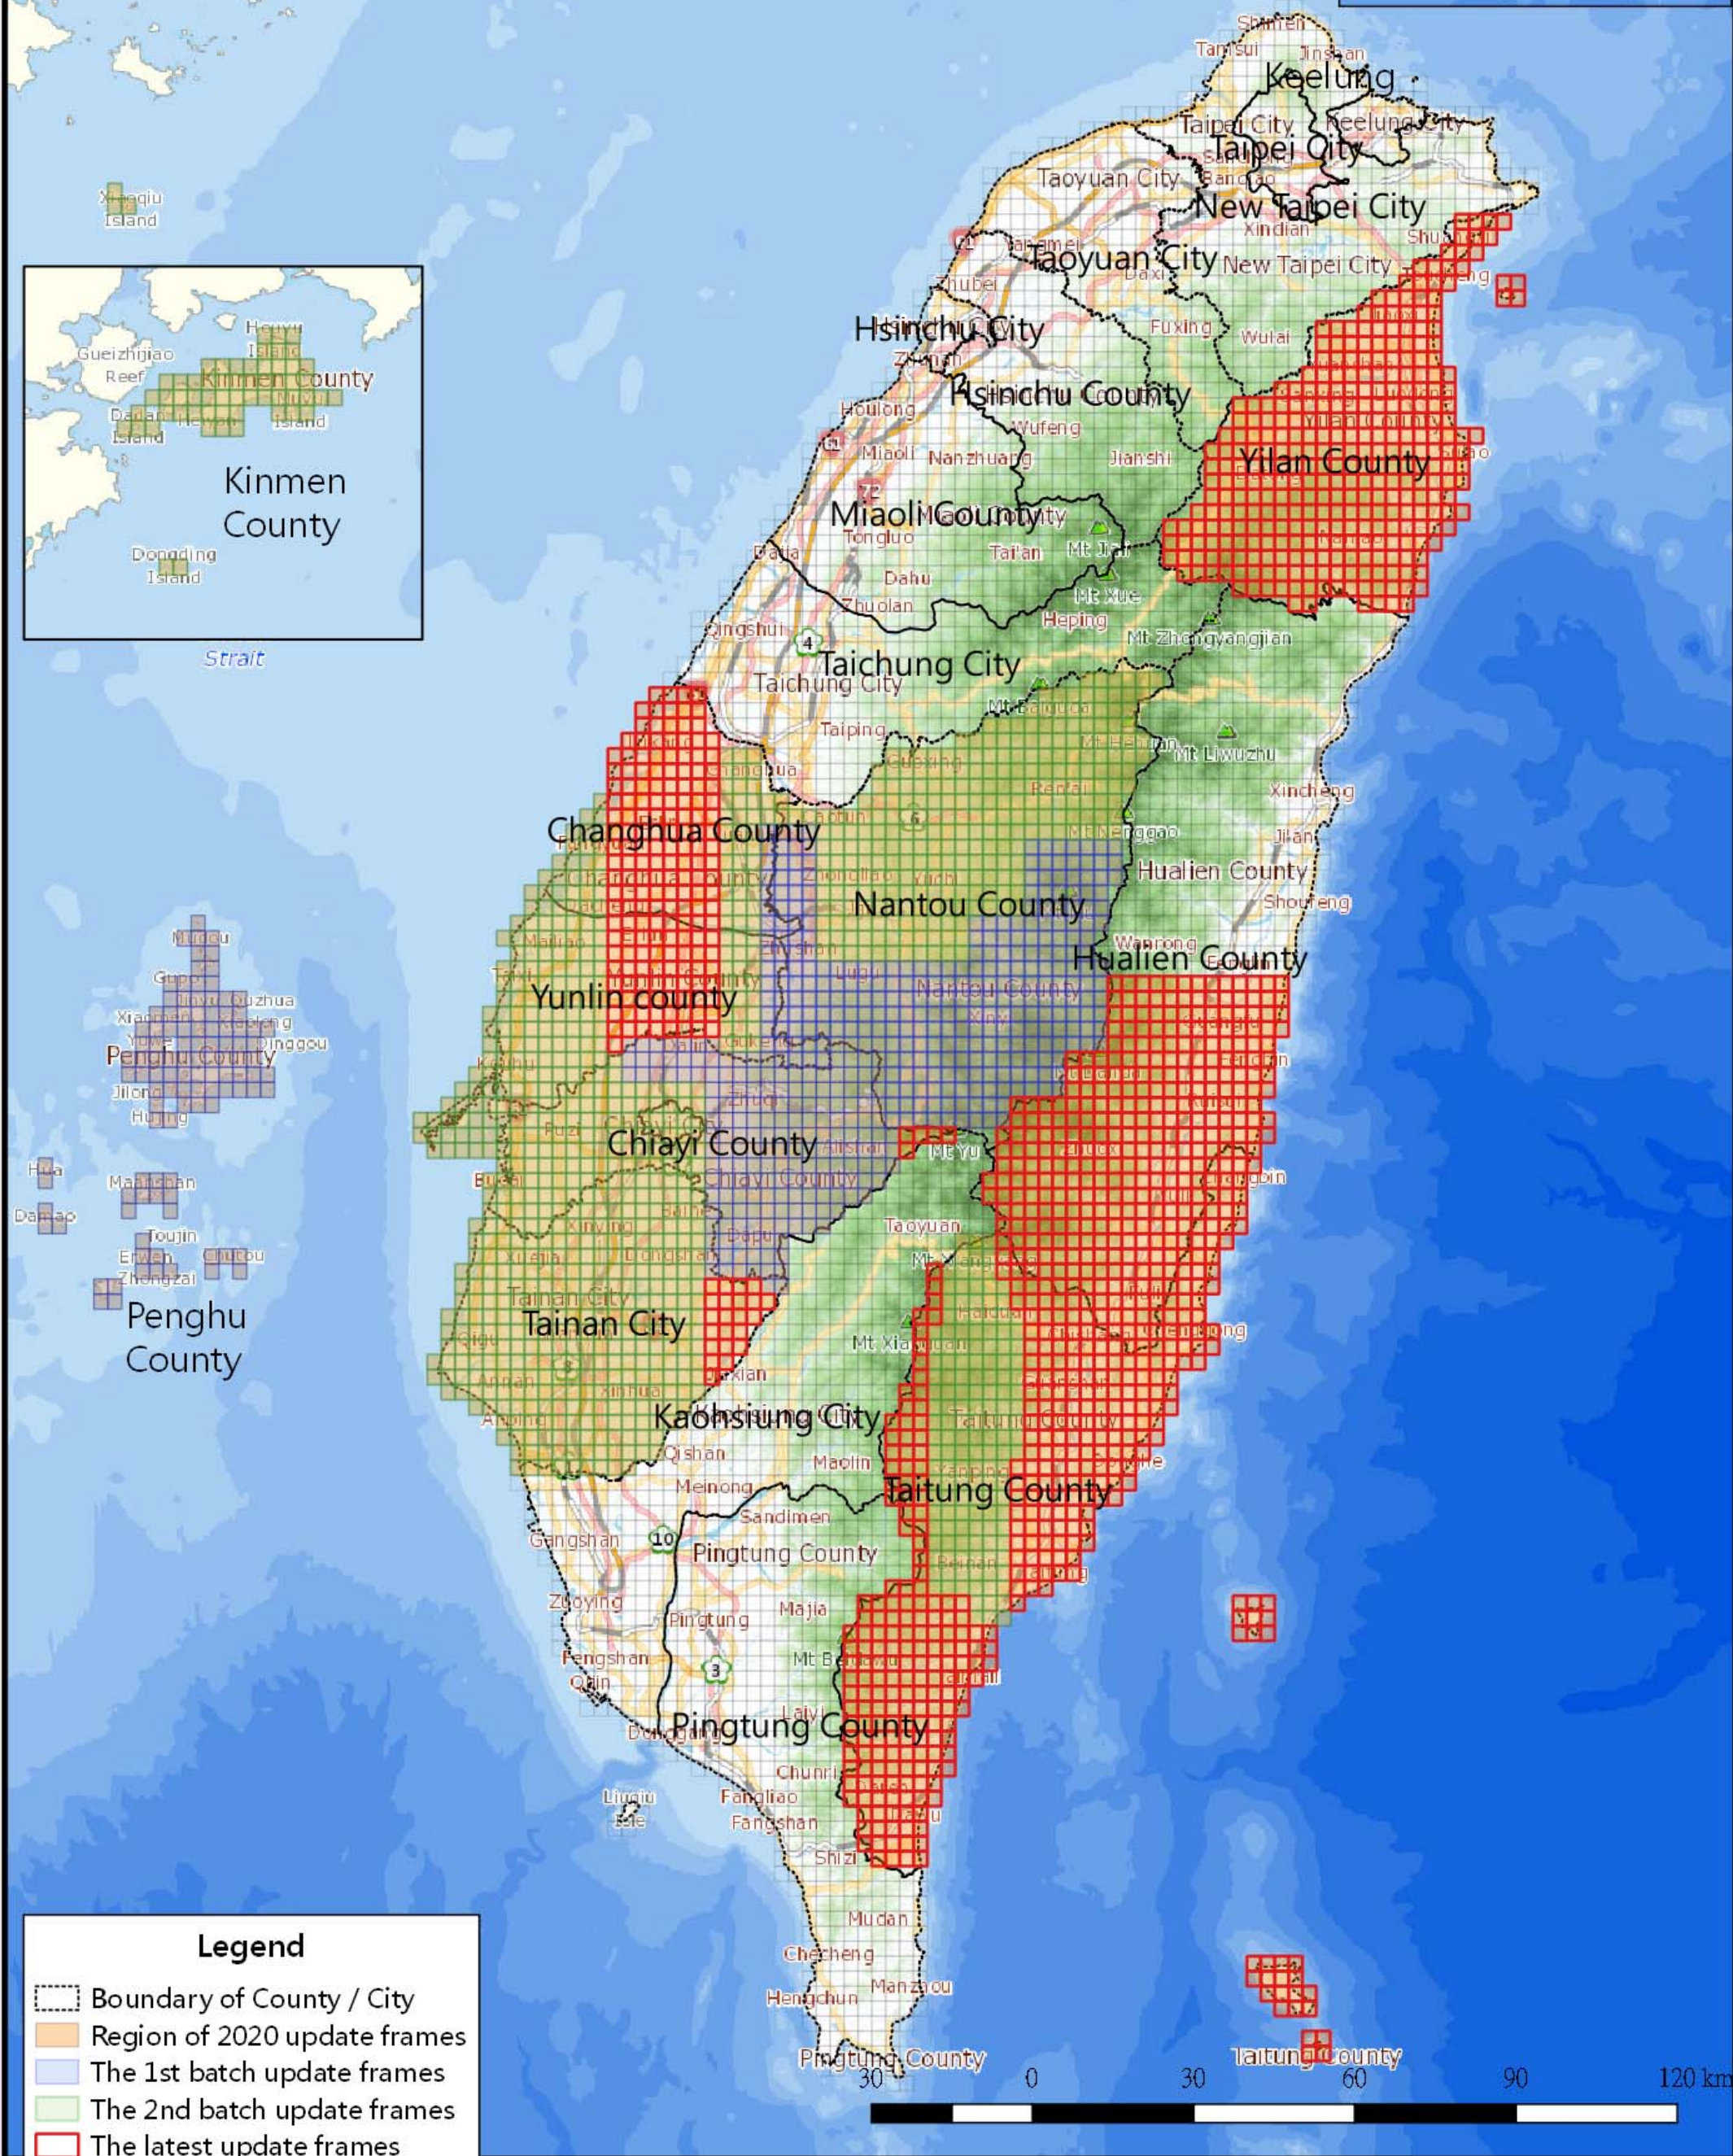

Regions of The latest Taiwan eMap updated frames

(3rd batch, 2020, with scale of 1 : 5,000)

Legend

- Boundary of County / City
- Region of 2020 update frames
- The 1st batch update frames
- The 2nd batch update frames
- The latest update frames