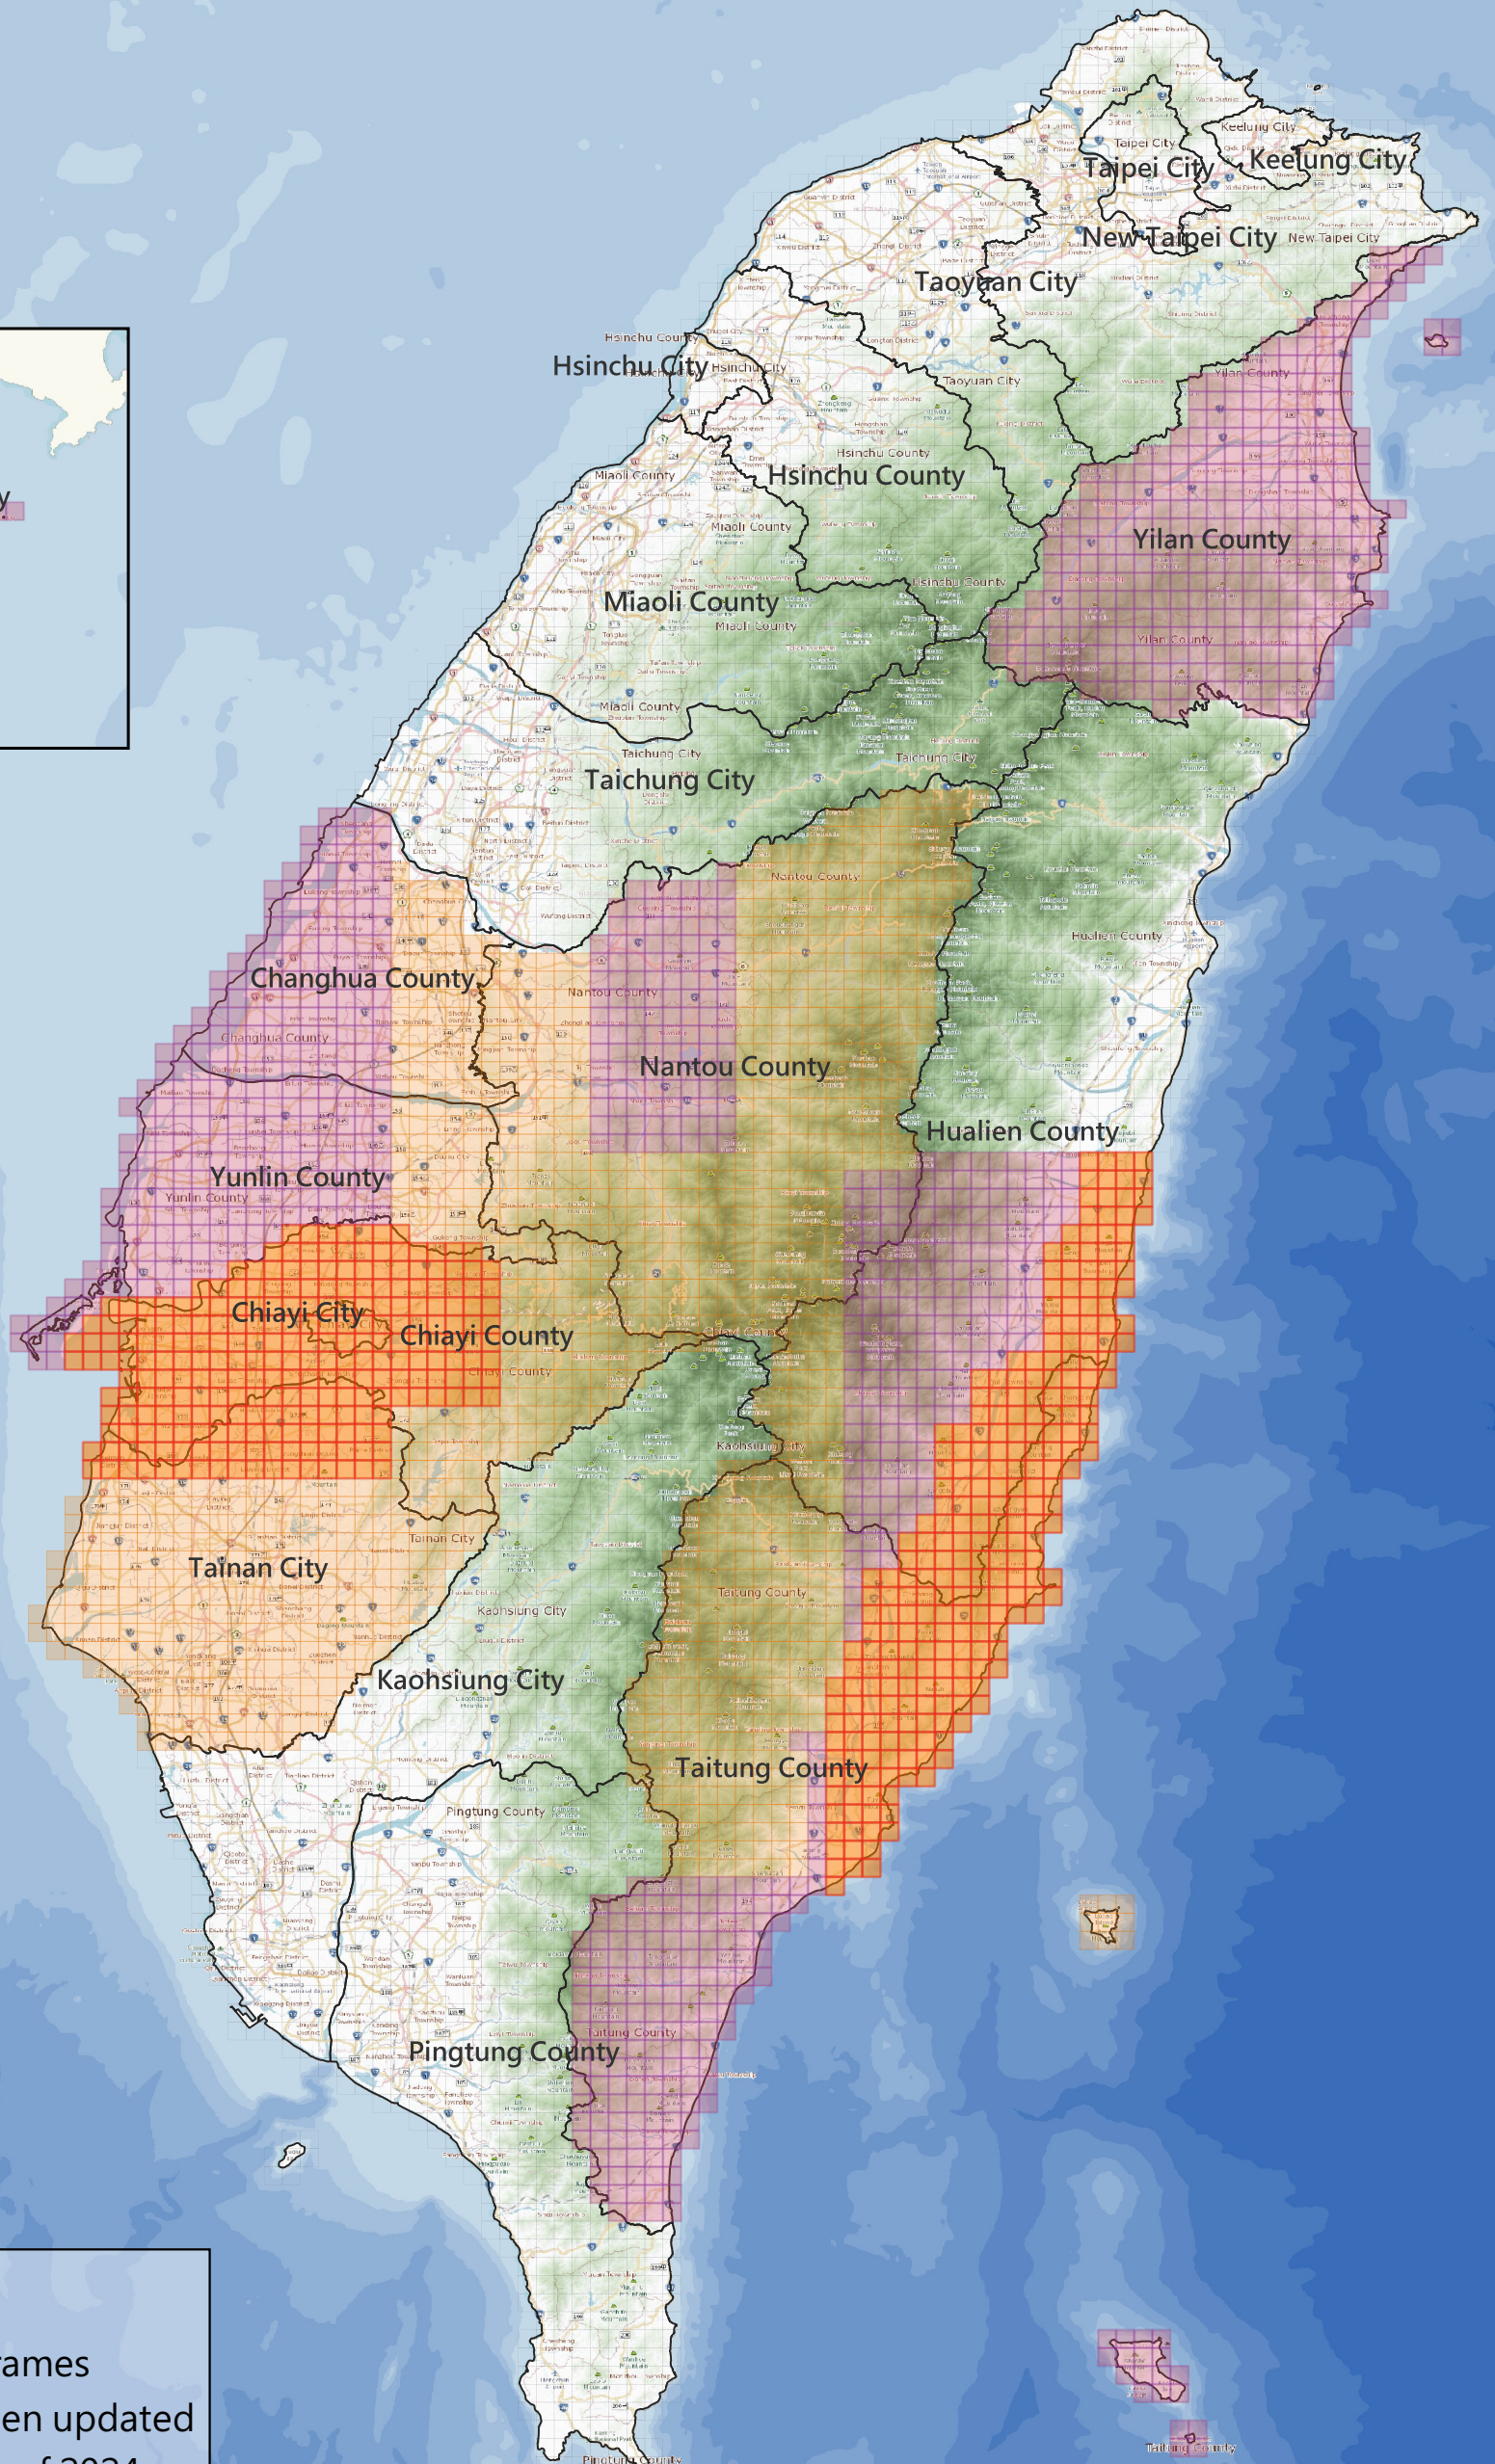

# Regions of The latest Taiwan eMap updated frames

( 3rd batch, 2024, with scale of 1/5,000 )

Kinmen County

Penghu County

## Legend

- The latest update frames
- The frames have been updated
- The Planning Scope of 2024
- Boundary of County / City