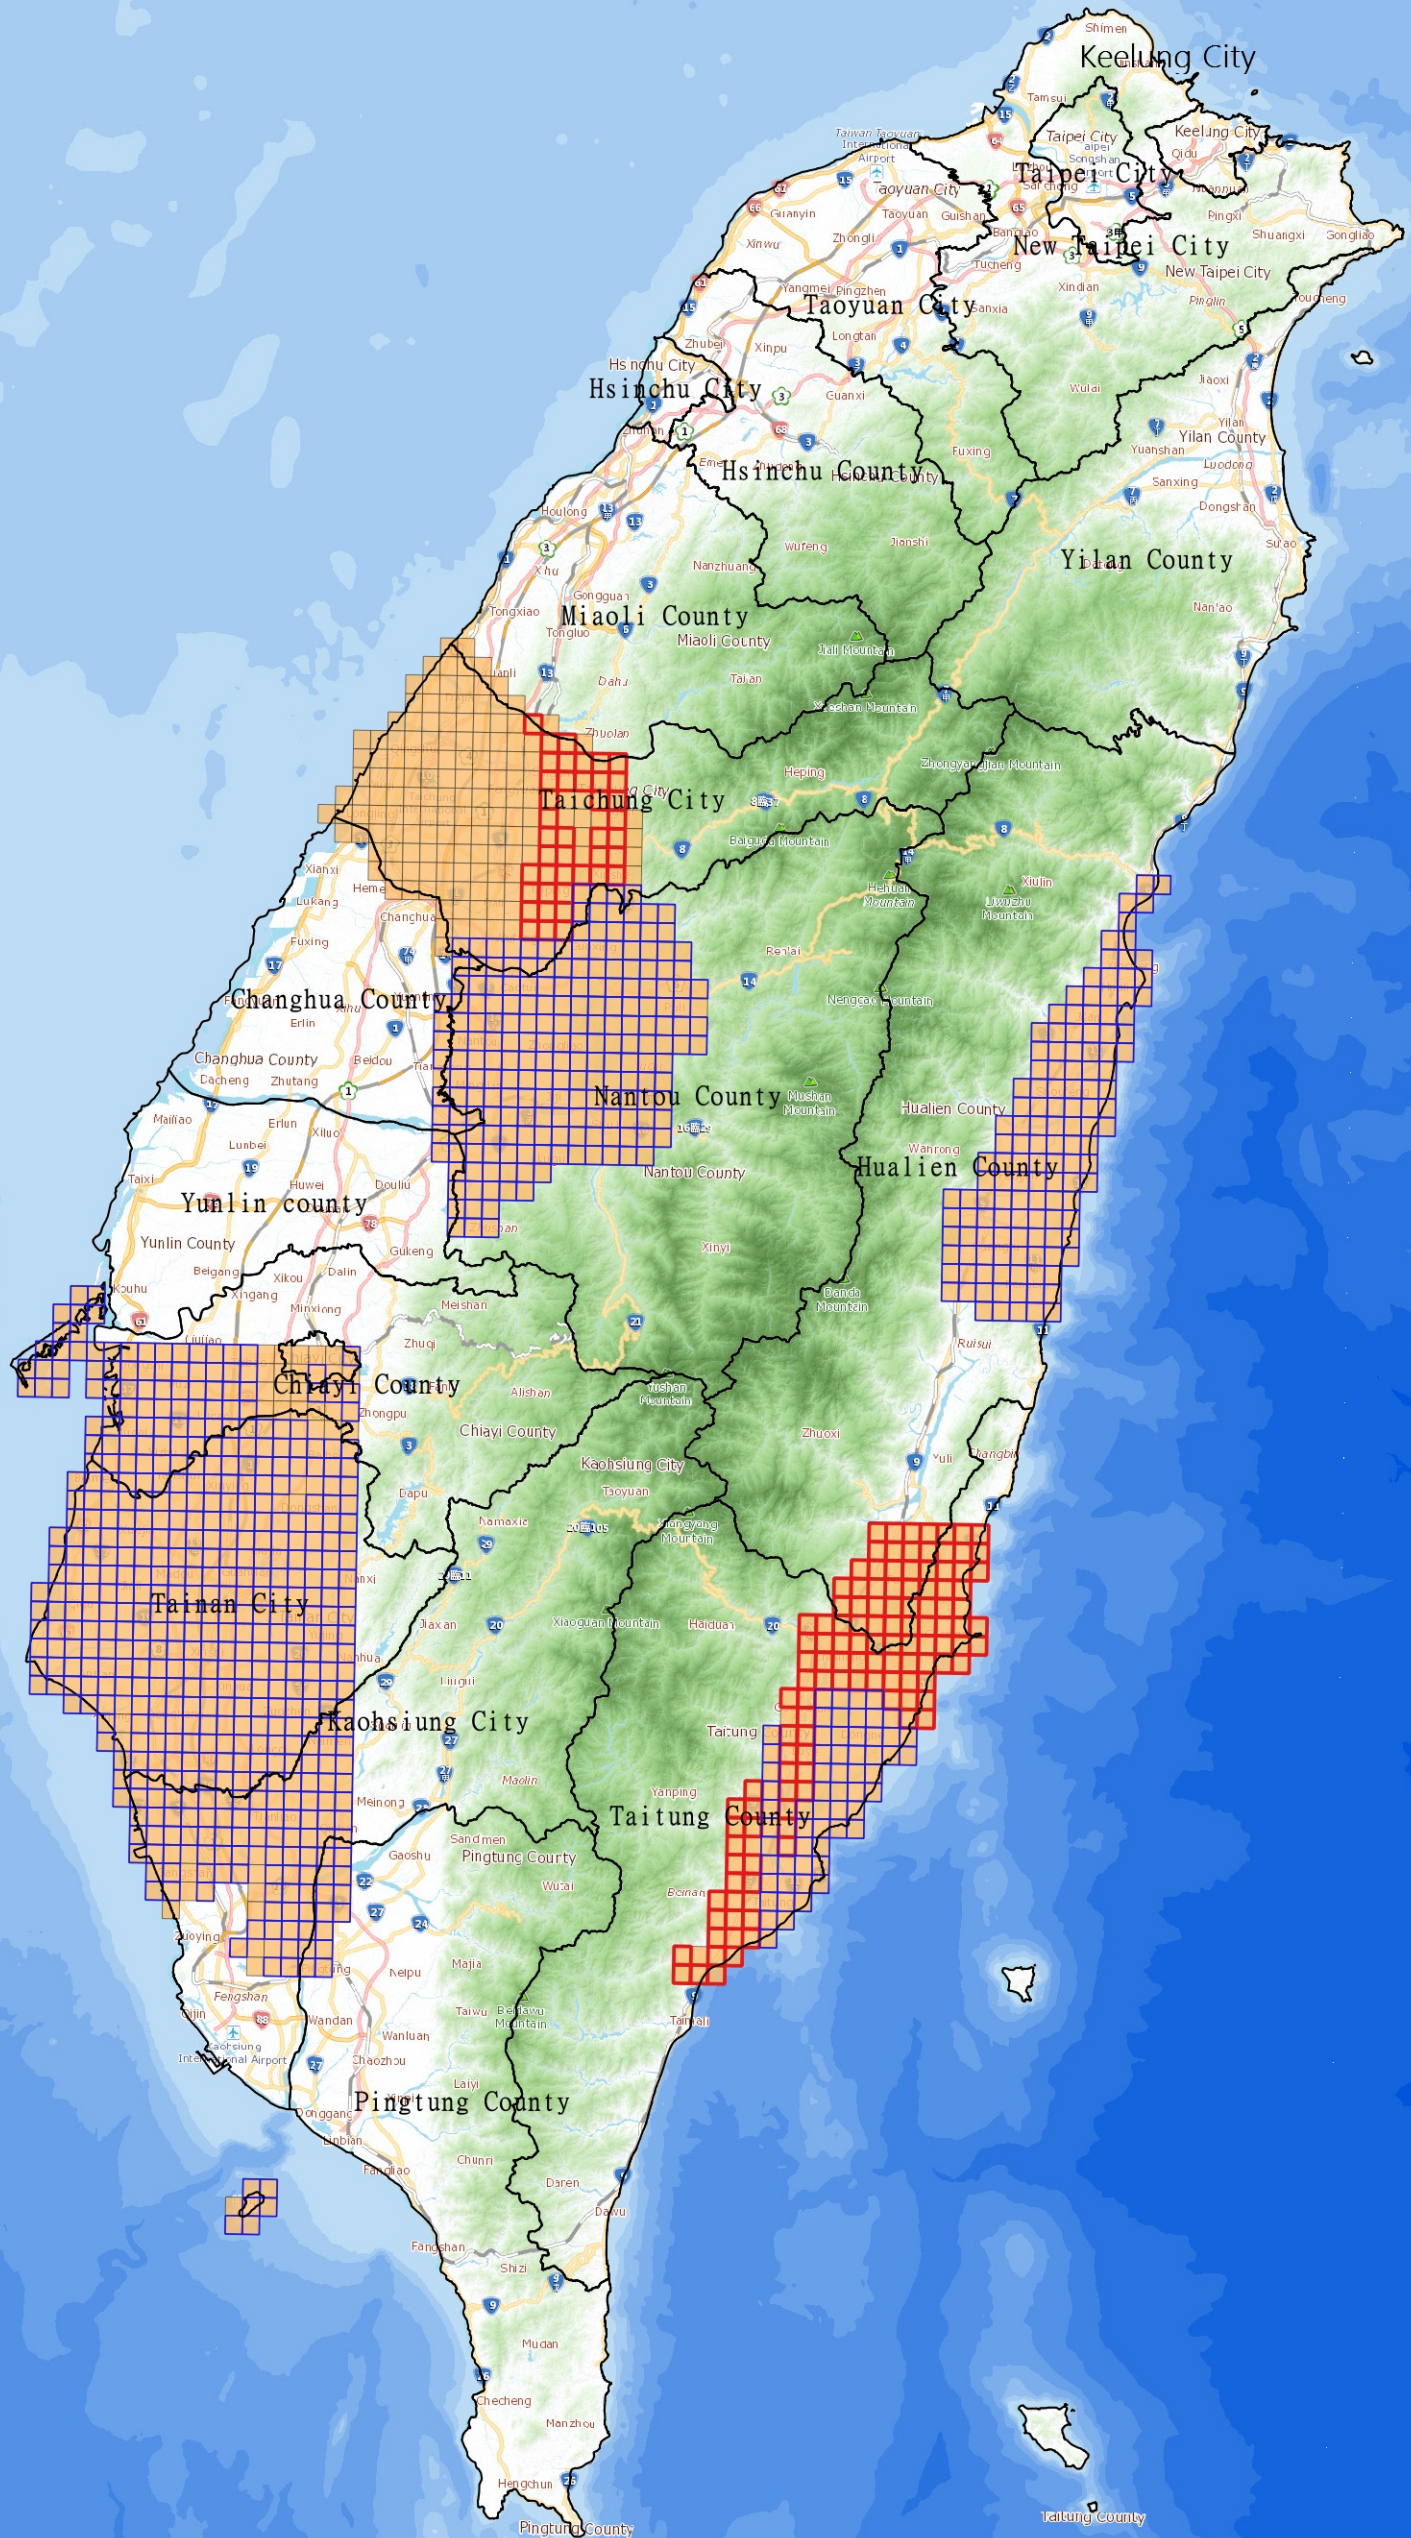

Regions of 2021 Basic Topographic Map updated frames

(4th batch, with scale of 1/5,000)

Keelung City

Legend

-  The latest update frames
-  The frames have been updated
-  Region of 2021 update frames
-  boundary of county / city

30 0 30 60 90 120 km